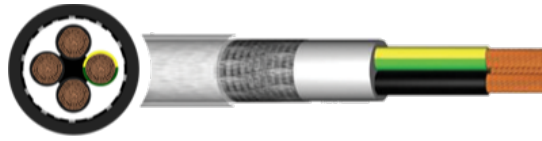

SY Control Flex - Temporary Power Leads

Description

Pre-cut & bespoke PVC SY Control cable with a large range of connectors. Flexible, with a high resistance to mechanical stress. For the events/generator industries & film/theatre applications. Available in both single and 3 phase 230V-415V. 3 and 5 core from 2.5mm up to 50mm and single core from 50mm up to 240mm. Cut in standard lengths of 5, 10, 15, 20 and 25 metres or bespoke to customers individual requirements. We can also produce as lug to lug or powerlock to lug.

Key Features

Core Colours

2 core

3 core

4 core

5 core

Standards

Construction