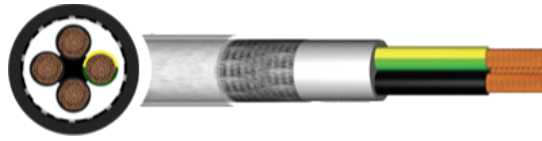

SY Control Flex - Temporary Power Leads

Description

Pre-cut & bespoke PVC SY Control cable with a large range of connectors. Flexible, with a high resistance to mechanical stress. For the events/generator industries & film/theatre applications. Available in both single and 3 phase 230V-415V. 3 and 5 core from 2.5mm up to 50mm and single core from 50mm up to 240mm. Cut in standard lengths of 5, 10, 15, 20 and 25 metres or bespoke to customers individual requirements. We can also produce as lug to lug or powerlock to lug.

Key Features

Core Colours

2 core

3 core

4 core

5 core

Standards

Construction